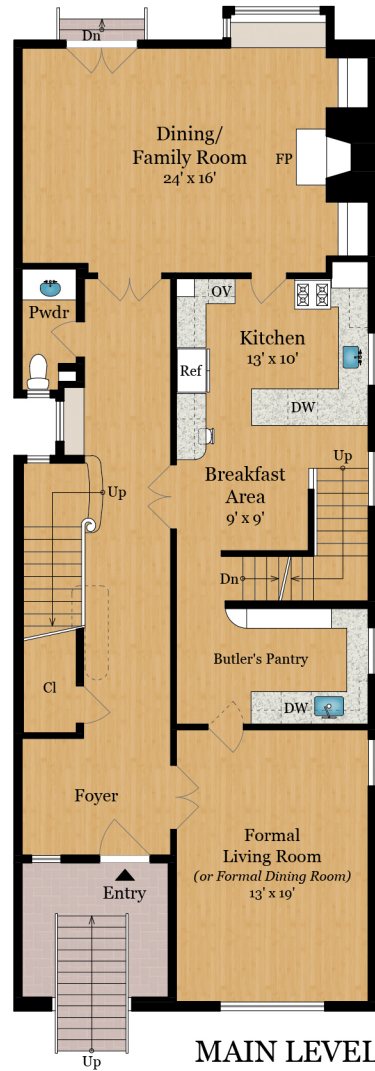

2763 FILBERT STREET

SAN FRANCISCO, CA 94123

**Estimated Total Finished
Square Footage: 4,815 SQ FT**
Above-Grade: 4,145 SQ FT Below-Grade: 670 SQ FT
Plus 985 SQ FT 3-Car Garage on Lower Level
Calculated per ANSI Standard Z765-2003.

* Estimated Total Finished & Unfinished
Square Footage: 5,800 SQ FT

2763 FILBERT STREET

SAN FRANCISCO, CA 94123

SITE PLAN