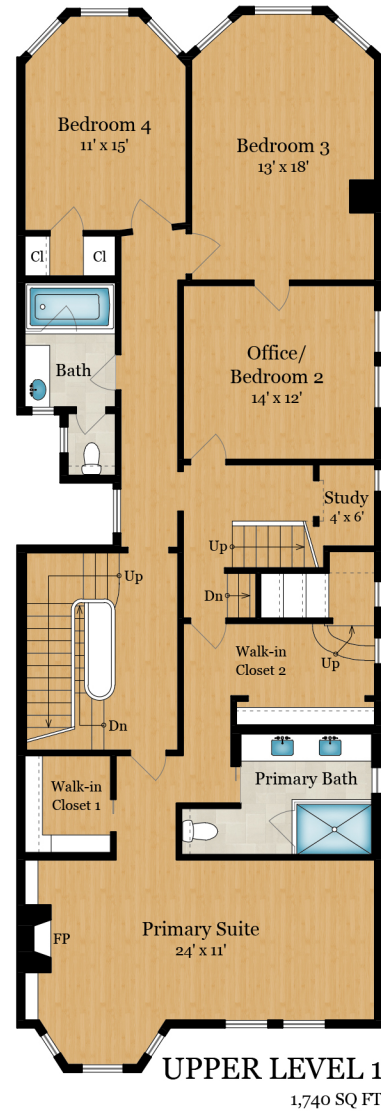

2763 FILBERT STREET

SAN FRANCISCO, CA 94123

**Estimated Total Finished
Square Footage: 4,815 SQ FT**
Above-Grade: 4,145 SQ FT Below-Grade: 670 SQ FT
Plus 985 SQ FT 3-Car Garage on Lower Level
Calculated per ANSI Standard Z765-2003.

* Estimated Total Finished & Unfinished
Square Footage: 5,800 SQ FT

2763 FILBERT STREET

SAN FRANCISCO, CA 94123

SITE PLAN