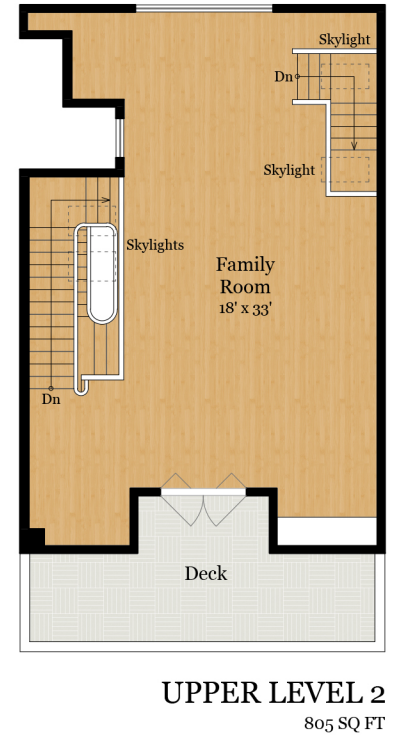

2763 FILBERT STREET

SAN FRANCISCO, CA 94123

**Estimated Total Finished
Square Footage: 4,815 SQ FT**
Above-Grade: 4,145 SQ FT Below-Grade: 670 SQ FT
Plus 985 SQ FT 3-Car Garage on Lower Level
Calculated per ANSI Standard Z765-2003.

* Estimated Total Finished & Unfinished
Square Footage: 5,800 SQ FT

2763 FILBERT STREET

SAN FRANCISCO, CA 94123

SITE PLAN