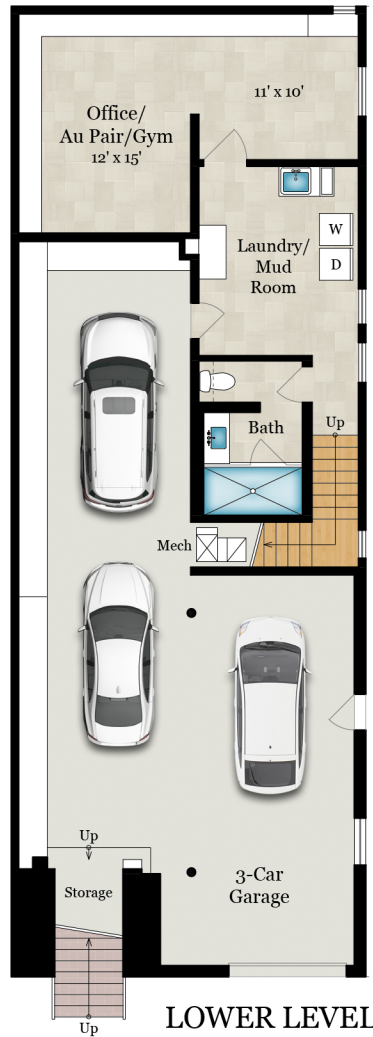

2763 FILBERT STREET

SAN FRANCISCO, CA 94123

**Estimated Total Finished
Square Footage: 4,815 SQ FT**
Above-Grade: 4,145 SQ FT Below-Grade: 670 SQ FT
Plus 985 SQ FT 3-Car Garage on Lower Level
Calculated per ANSI Standard Z765-2003.

* Estimated Total Finished & Unfinished
Square Footage: 5,800 SQ FT

2763 FILBERT STREET

SAN FRANCISCO, CA 94123

SITE PLAN