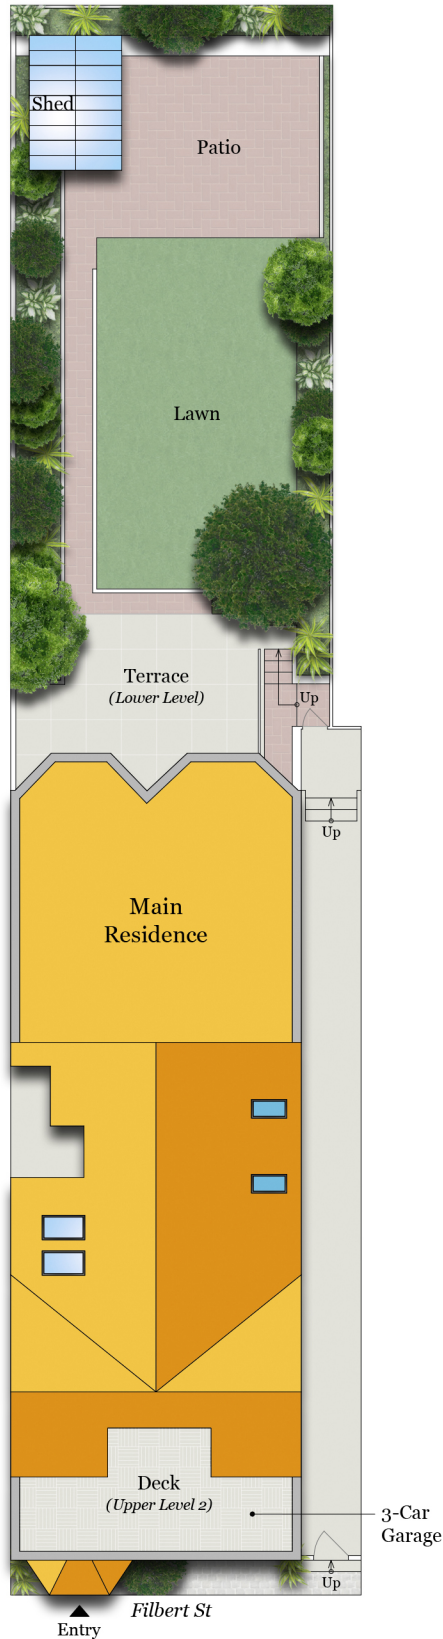

2763 FILBERT STREET

SAN FRANCISCO, CA 94123

**Estimated Total Finished
Square Footage: 4,815 SQ FT**
Above-Grade: 4,145 SQ FT Below-Grade: 670 SQ FT
Plus 985 SQ FT 3-Car Garage on Lower Level
Calculated per ANSI Standard Z765-2003.

* Estimated Total Finished & Unfinished
Square Footage: 5,800 SQ FT

2763 FILBERT STREET

SAN FRANCISCO, CA 94123

SITE PLAN